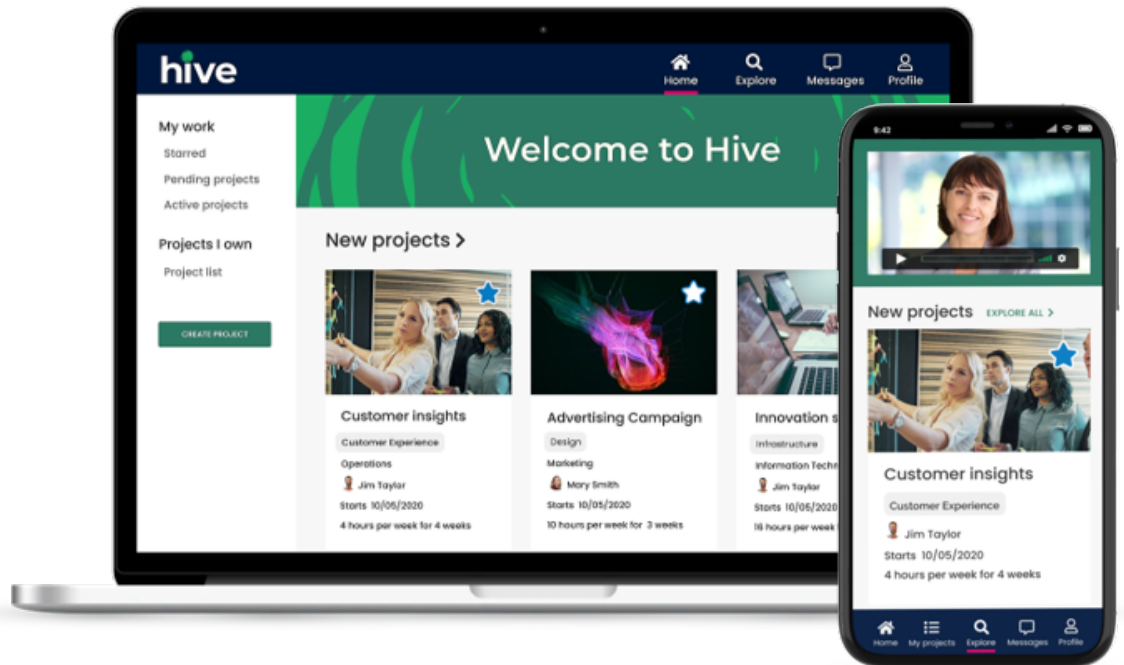

Hive unlocks collaborative and agile ways of working

Hive is our SaaS opportunities marketplace that unleashes in-demand skills and extra capacity hidden in an organization's workforce, enabling key initiatives to be resourced faster with diverse and talented people already on the payroll.

Hive doesn't need to integrate with an organisation's systems and can be deployed with minimal change management.

Hive is hosted on AWS, is GDPR compliant and independently CAIQ audited.