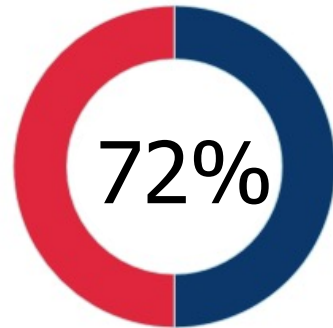

# Key Metrics

Total talent pool  
(users)

804

▲2.4% vs 7 days ago

Total opportunities  
(projects)

192

▲3.8% vs 7 days ago

Total applications

1,240

▲3.9% vs 7 days ago

Most popular  
categories of interest

1. Coaching & Mentoring
2. Technology
3. Project Management

Currently working  
on opportunities

545

▲9% vs 7 days ago

of people are  
working on projects  
outside of their  
organisation